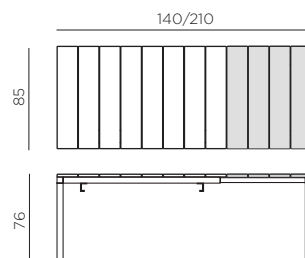

RIO 140 EXT.

design Raffaello Galiotto

Ref. 483

32,6

peso prodotto in kg
weight of product in kg

1
0,227 m³

imballo cartonato - pz e volume in m³
carton packing - pcs and volume in cbm

14 pz

pz su pallet
pcs on pallet

prodotto da montare
assembly required

prodotto testato a norma da Catas
product tested by Catas

IT Tavolo allungabile. 140 - 210 x 85 x 76h cm. Materiale: piano DurelTOP in polipropilene trattato anti-UV, colorato in massa. Gambe in alluminio verniciato. Finitura opaca. Dotato di piedini regolabili. Resina riciclabile.

EN Extensible table. 140 - 210 x 85 x 76h cm. Material: top DurelTOP in polypropylene with UV additives and uniformly coloured. Legs in coated aluminium. Matt finish. Adjustable height feet. Recyclable resin.

EN Extensible table.

RIO 140 EXT. 140-210 x 85 x 76h cm.
Material: top DurelTOP in polypropylene with UV additives and uniformly coloured. Legs in coated aluminium. Matt finish. Recyclable resin.
RIO ALU 140 EXT. 140-210 x 85 x 75h cm.
Material: frame and top in coated aluminium.
Adjustable height feet. Instructions for use: place on a flat, level area. Wash with mild soap and rinse with water. Note: there is a risk of being pinched during assembly. Typical uses: group gatherings. Assembly required. Made in Italy. Product conforms to UNI EN 581/1/3.