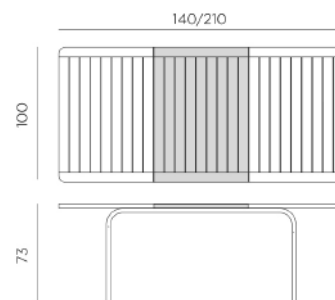

ALLORO 140 EXTENSIBILE

design Raffaello Galiotto

Ref. 427

-  33,7 peso prodotto in kg
weight of product in kg
-  1 0,163 m³ imballo cartonato - pz e volume in m³
carton packing - pcs and volume in cbm
-  18 pz pz su pallet
pcs on pallet
-  prodotto da montare
assembly required
-  prodotto testato a norma da Catas
product tested by Catas

IT Tavolo allungabile. 140 - 210 x 100 x 73h cm. Materiale: piano DurelTOP in polipropilene trattato anti-UV, colorato in massa. Gambe in alluminio verniciato. Finitura opaca. Dotato di piedini regolabili. Resina riciclabile.

EN Extensible table. 140 - 210 x 100 x 73h cm. Material: top DurelTOP in polypropylene with UV additives and uniformly coloured. Legs in coated aluminum. Matt finish. Adjustable height feet. Recyclable resin.

EN Extensible table. Material: top DurelTOP in polypropylene with UV additives and uniformly coloured. Legs in coated aluminum. Matt finish. Adjustable height feet. 140 - 210 x 100 x 73h cm. Instructions for use: place on a flat, level area. Wash with mild soap and rinse with water. Note: there is a risk of being pinched during assembly. Typical uses: group gatherings. Assembly required. Made in Italy. Recyclable resin. Product conforms to UNI EN 581/1/3.