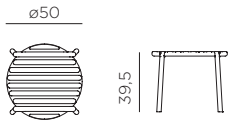

IT Tavolo basso. Materiale: polipropilene fiberglass trattato anti-UV e colorato in massa. Impilabile. Finitura opaca. Dotato di piedini antiscivolo. Istruzioni d'uso: posizionare in modo stabile su un suolo piano. Pulire con detergenti non aggressivi e sciacquare con acqua. Il tavolino NON può essere usato come seduta. Nardi declina ogni responsabilità per danni a persone e/o cose, o al prodotto stesso, causati dall'utilizzo improprio del prodotto. Tipo di utilizzo: collettività. Prodotto in Italia. Resina riciclabile. Prodotto a norma UNI EN 581/1/3.

IMPORTANTE, CONSERVARE PER FUTURI RIFERIMENTI: LEGGERE ATTENTAMENTE

EN Side table. Material: uniformly colored fiberglass polypropylene resins with UV additives. Stackable. Matt finish. With non-slip feet. Instructions for use: place on a flat, level area. Wash with mild soap and rinse with water. Table can NOT be used as a seat. Nardi declines all responsibility for damage to people and/or things, or to the product itself, caused by improper use of the product. Typical uses: group gatherings. Made in Italy. Recyclable resin. Product conforms to UNI EN 581/1/3.

IMPORTANT, RETAIN FOR FUTURE REFERENCE: READ CAREFULLY

FR Table basse. Matériau: polypropylène fiberglass traité anti-UV et coloré dans la masse. Empilable. Effet mat. Avec patins anti-dérapants. Instructions d'utilisation: positionner de manière stable sur un sol plan. Nettoyer le produit avec détergent non agressif et rincer avec de l'eau. La table NE peut pas être utilisée comme siège. Nardi décline toute responsabilité pour les dommages aux personnes et/ou aux choses, ou au produit lui-même, causés par une mauvaise utilisation du produit. Type d'utilisation: collectivité. Fabriqué en Italie. Résine recyclable. Produit conforme à la norme UNI EN 581/1/3.

IMPORTANT-À CONSER- VER POUR DE FUTURS BESOINS DE RÉFÉRENCE: À LIRE SOIGNEUSEMENT

DE Beistelltisch. Material: UV-beständigem fiberglass-Polypropylen, voll durchgefärbt. Stapelbar. Matt-Effekt. Mit rutschfesten Fußkappen. Gebrauchseanleitung: Einsatz auf ebenem Untergrund. Reinigung mit neutralem Reinigungsmittel und mit Wasser nachspülen. Der Tisch kann NICHT als Sitz verwendet werden. Nardi lehnt jede Verant-

wortung für Schäden an Personen und/oder Gegenständen oder am Produkt selbst ab, die durch unsachgemäße Verwendung des Produkts verursacht werden. Nutzung: Gewerblich. Hergestellt in Italien. Recyclebarer Kunststoff. Produkt entspricht der norm UNI EN 581/1/3.

WICHTIG BITTE AUFMER- KSAM DURCHLESEN UND GUT AUFBEWAHREN