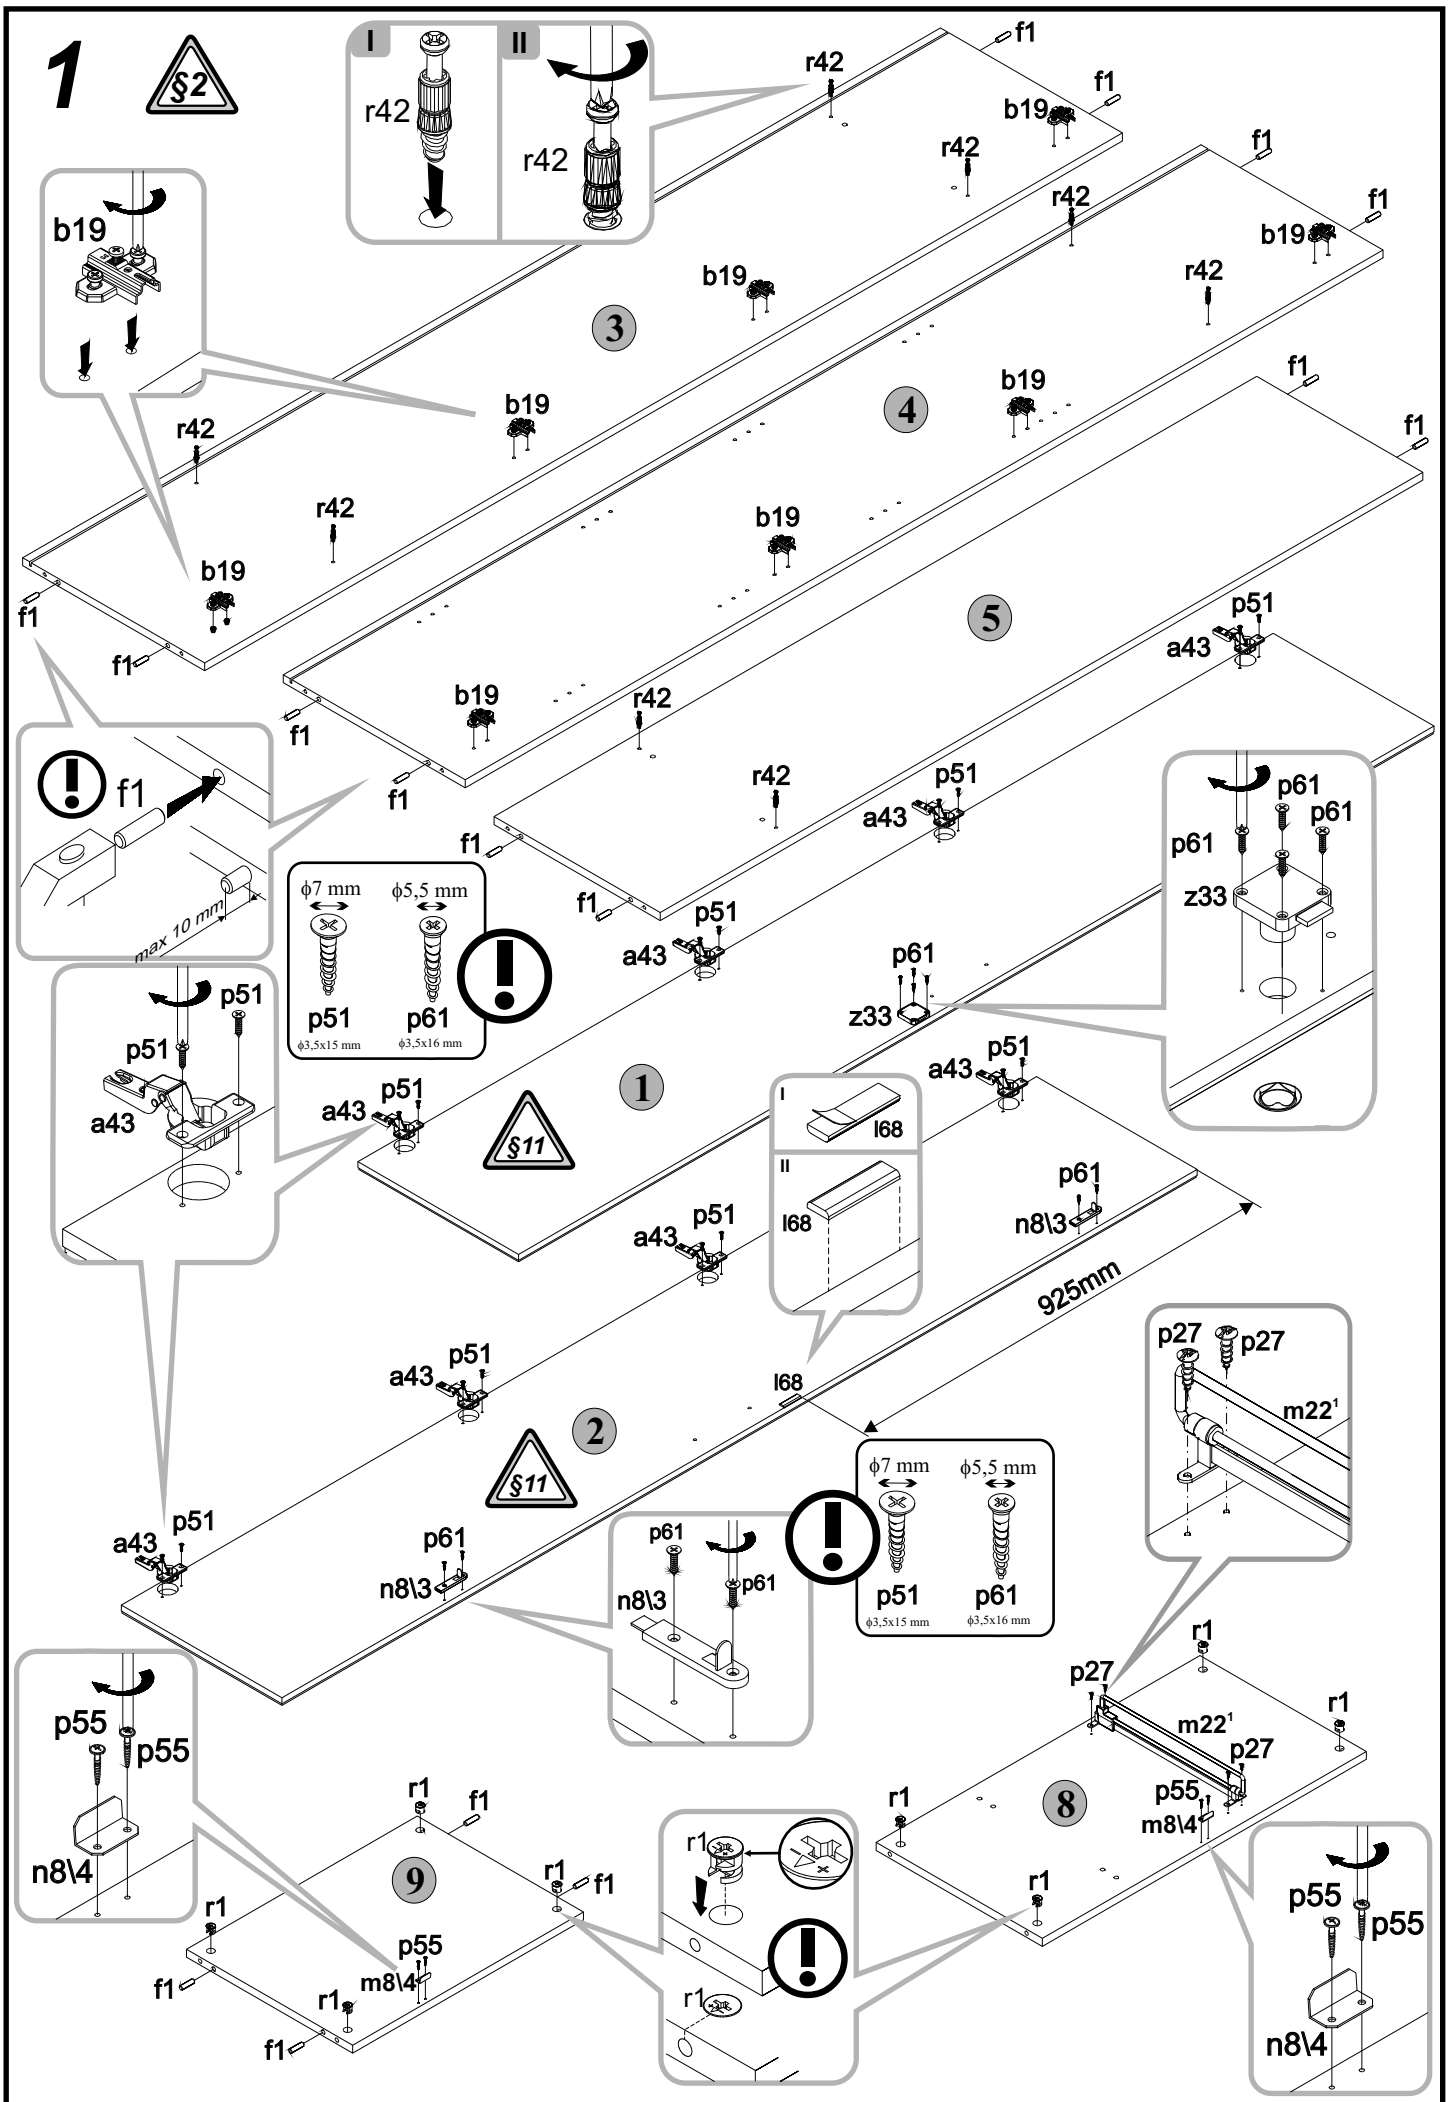

# OFFICE LUX

SZF2D/79

A	B	C	D
1	S363-009	2142x376	2/2
2	S363-010	2142x376	2/2
3	S363-104	2148x426	1/2
4	S363-105	2148x426	1/2
5	S363-106	1785x389	2/2
6	S363-212	791x430	1/2
7	S363-215	791x430	1/2
8	S363-303	758x389	1/2
9	S363-304	540x389	1/2
10	S363-305	202x388	1/2
11	S171-901	2162x771	1/2