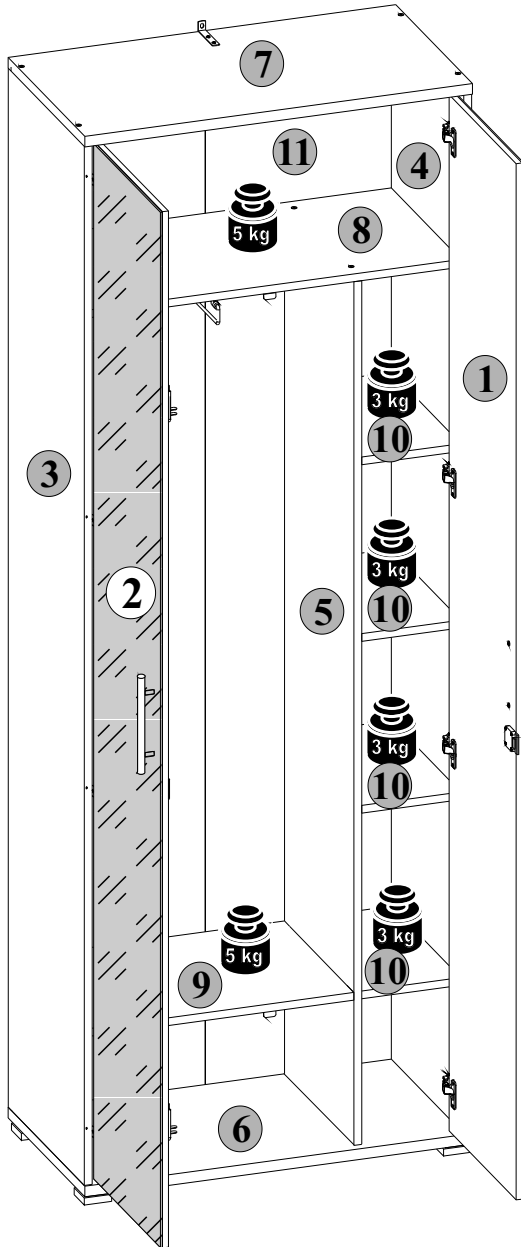

# OFFICE LUX

SZF2D/79

A	B	C	D
1	S363-009	2142x376	2/2
2	S363-010	2142x376	2/2
3	S363-104	2148x426	1/2
4	S363-105	2148x426	1/2
5	S363-106	1785x389	2/2
6	S363-212	791x430	1/2
7	S363-215	791x430	1/2
8	S363-303	758x389	1/2
9	S363-304	540x389	1/2
10	S363-305	202x388	1/2
11	S171-901	2162x771	1/2