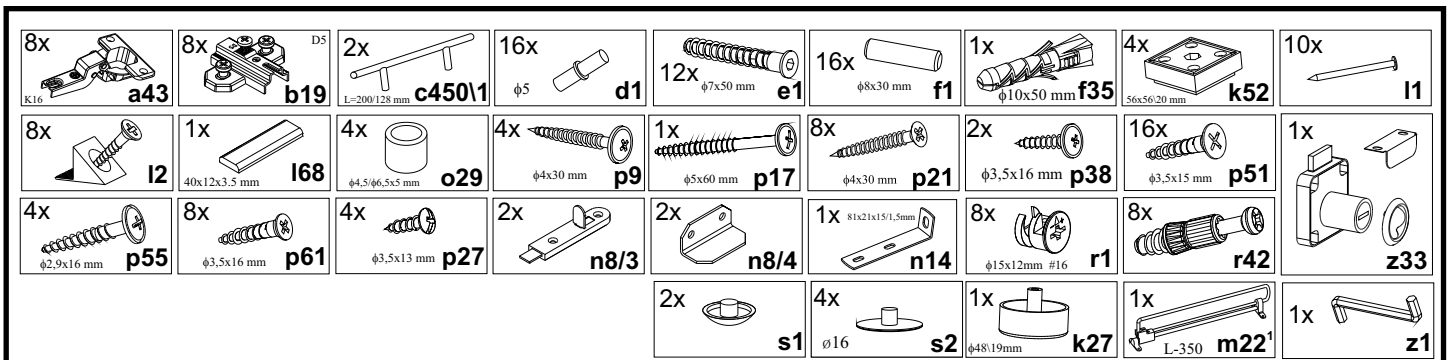

# OFFICE LUX

SZF2D/79

A	B	C	D
1	S363-009	2142x376	2/2
2	S363-010	2142x376	2/2
3	S363-104	2148x426	1/2
4	S363-105	2148x426	1/2
5	S363-106	1785x389	2/2
6	S363-212	791x430	1/2
7	S363-215	791x430	1/2
8	S363-303	758x389	1/2
9	S363-304	540x389	1/2
10	S363-305	202x388	1/2
11	S171-901	2162x771	1/2